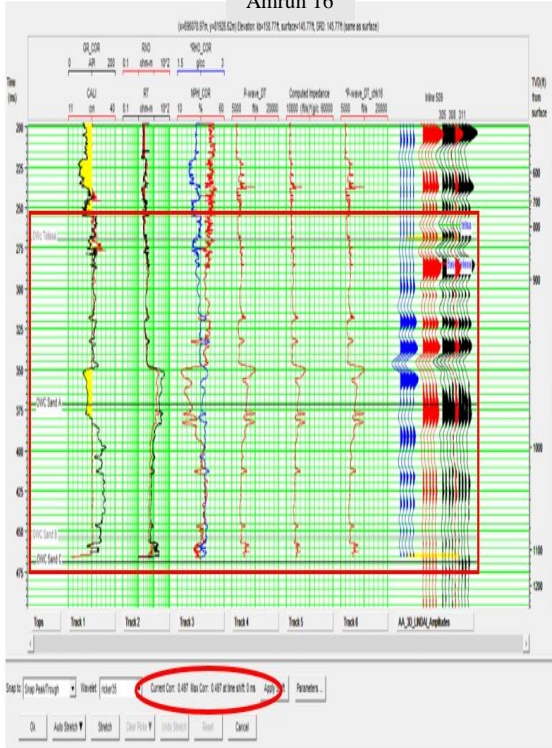

LAMPIRAN

Lampiran 1 Well Seismik Tie Amrun 2

Lampiran 2 Well Seismik Tie Amrun 8

Amrun 16

Use Amrun16 (Corr. 0.497)

Lampiran 4Well Seismik Tie Amrun 16

Amrun 30

Amrun 30 (Corr. 0.564)

Lampiran 5 Well Seismik Tie Amrun 30

Lampiran 6 Wavelet Ricker 35