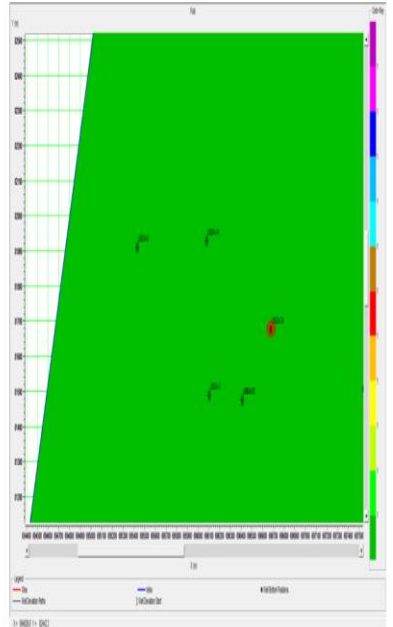

LAMPIRAN

Lampiran 1 Well Seismik Tie Amrun 2

Lampiran 2 Well Seismik Tie Amrun 8

Amrun 16

Use Amrun16 (Corr. 0.497)

Lampiran 4Well Seismik Tie Amrun 16

Amrun 30

Amrun 30 (Corr. 0.564)

Lampiran 5 Well Seismik Tie Amrun 30

Lampiran 6 Wavelet Ricker 35