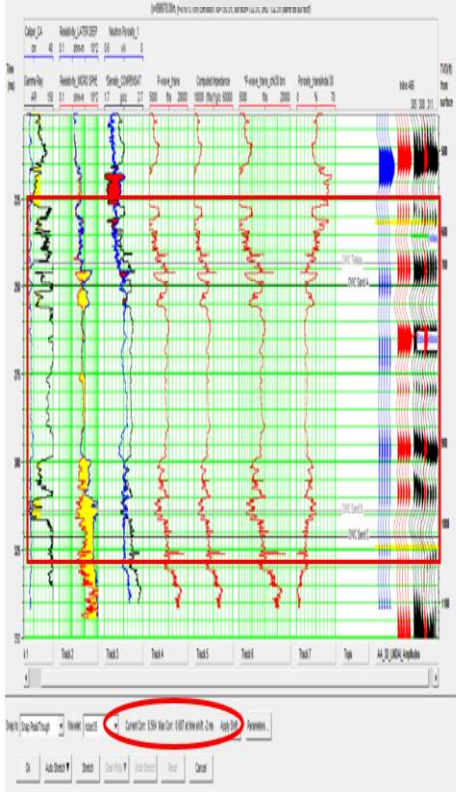

LAMPIRAN

Lampiran 1 Well Seismik Tie Amrun 2

Lampiran 2 Well Seismik Tie Amrun 8

Amrun 16

Use Amrun16 (Corr. 0.497)

Lampiran 4Well Seismik Tie Amrun 16

Amrun 30

Amrun 30 (Corr. 0.564)

Lampiran 5 Well Seismik Tie Amrun 30

Lampiran 6 Wavelet Ricker 35